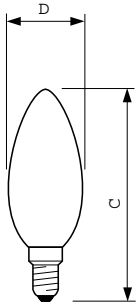

# Standard Candle B35 clear

Standard 40W E14 220-240V B35 CL 1CT/10X10F

Flame-shaped bulb with clear glass and vacuum- or gas-filled bulb with B- or E-base

Product Data	
Full product code	871150022619800
Order product name	Standard 40W E14 220-240V B35 CL 1CT/10X10F
EAN/UPC - Product	8711500226198
Order code	921491543329
Numerator - Quantity Per Pack	1
Numerator - Packs per outer box	100
Material Nr. (12NC)	921491543329
Net Weight (Piece)	0.014 kg
ILCOS Code	IBB/C-40-230-E14-35

### Dimensional drawing

Product	D	C (max)
Standard 40W E14 220-240V B35 CL 1CT/10X10F	35 mm	100 mm

CAN STD 40W E14 220-240V B35 CL